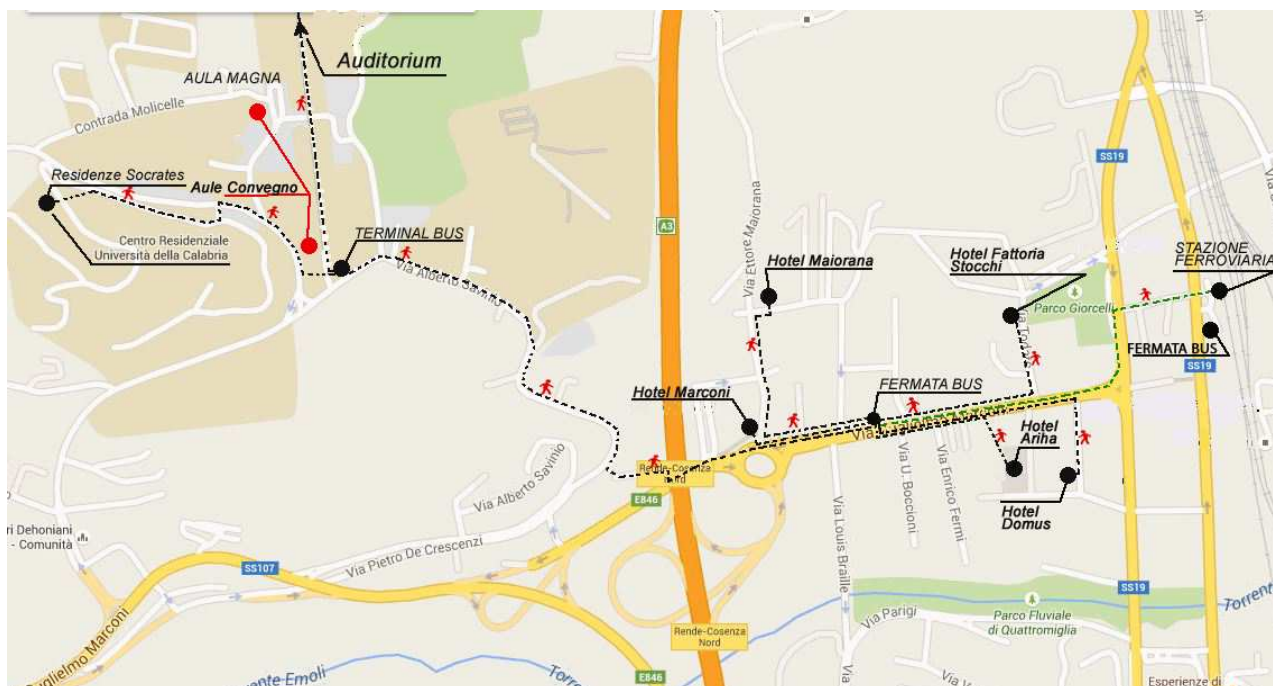

Map of the hotels near the University of Calabria

Hotels

Ariha Hotel	www.arihahotel.com
BV President Hotel	http://www.bvpresidenthotel.com/
Hotel Europa	http://www.hoteleuropa-cs.it
Hotel San Francesco	http://www.hsf.it/it-it/
Hotel San Carlo	http://www.hotelsancarolo.org/
Majorana Hotel	http://www.hotelmajorana.com/
Marconi Hotel	http://www.marconihotelrende.it/
Villa Fabiano Best Western	http://www.villafabiano.it/
Royal Hotel	http://www.hotelroyalsas.it/
Fattoria Stocchi Hotel-Residence	http://www.fattoriastocchi.it/
Residenza Socrates	http://www.unical.it/portale/strutture/centri/residenziale/Servizi_dip/Socrates/
B&B Corte del Principe	http://www.cortedelprincipe.it/
B&B Privilege	http://www.bedandbreakfastprivilege.com/
B&B Mandarino's House	http://www.bbmandarino.it/

For any further information, please contact Janna Smirnova (janna.smirnova@unical.it)